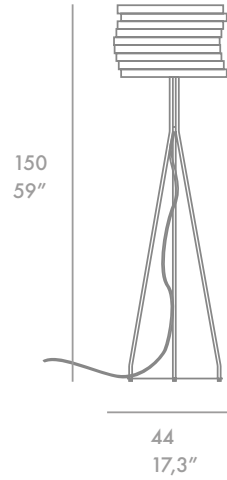

FLOOR LAMPS LAMPARAS DE PIE

**BOOMERANG**

LUIS ESLAVA

REF 62023

MATERIAL  
Coated steel sheets

MATERIAL  
Plancha de acero lacado

LED  
E27 GLOBUS 13W 270° x 1 unit

LAQUERED