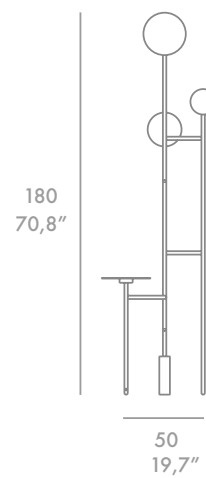

LAQUERED (ALUMINIUM)

METALLICS (STEEL)