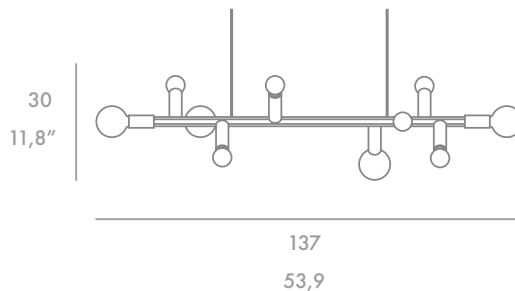

PARTY

ARNAU REYNA

REF 60086

MATERIAL

Brass

MATERIAL

Latón

LED (INCLUDED)

E27 7W x 10 units

LAQUERED

METALLICS

Warm light

Luz cálida

PARTY

ARNAU REYNA

REF 60087

MATERIAL

Brass

MATERIAL

Latón

LED (INCLUDED)

E27 7W x 10 units

LAQUERED

METALLICS

Warm light

Luz cálida

PARTY

ARNAU REYNA

REF 60081

MATERIAL

Brass

MATERIAL

Latón

LED (INCLUDED)

E27 7W x 7 units

LAQUERED

METALLICS

Warm light

Luz cálida