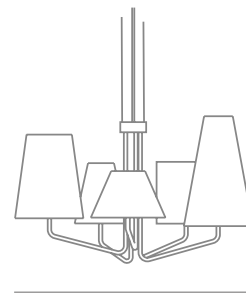

REF 60071B

MATERIAL
Steel

MATERIAL
Acero

LED
E14 4W x 5 units

REF 60071

MATERIAL
Steel and textile shades

MATERIAL
Acero y pantallas textiles

44
17,3"