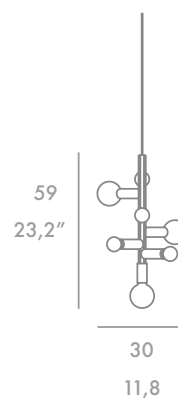

Latón

LED (INCLUDED)

E27 7W x 7 units

LAQUERED

METALLICS

Warm light

Luz cálida

REM
YONOH