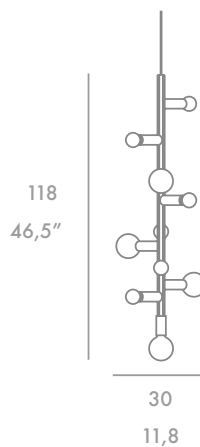

PARTY

ARNAU REYNA

REF 60086

MATERIAL

Brass

MATERIAL

Latón

LED (INCLUDED)

E27 7W x 10 units

LAQUERED

METALLICS

Warm light

Luz cálida

PARTY

ARNAU REYNA

REF 60087

MATERIAL

Brass

MATERIAL

Latón

LED (INCLUDED)

E27 7W x 10 units

LAQUERED

METALLICS

Warm light

Luz cálida

PARTY

ARNAU REYNA

REF 60081

MATERIAL

Brass

MATERIAL

Latón

LED (INCLUDED)

E27 7W x 7 units

LAQUERED

METALLICS

Warm light

Luz cálida