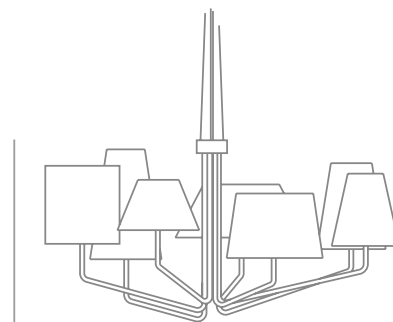

MATERIAL
Acero

LED
E14 4W x 8 units

REF 60068

MATERIAL
Steel and textile shades

MATERIAL
Acero y pantallas textiles

54
21,3"

LAQUERED

TEXTILES