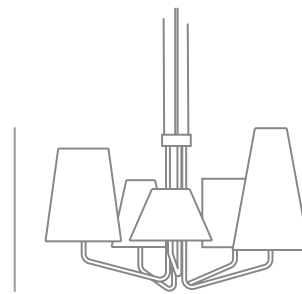

MATERIAL
Steel

MATERIAL
Steel and textile shades

MATERIAL
Acero

MATERIAL
Acero y pantallas textiles

LED
E14 4W x 5 units

44
17,3"

70
27,55"

LAQUERED