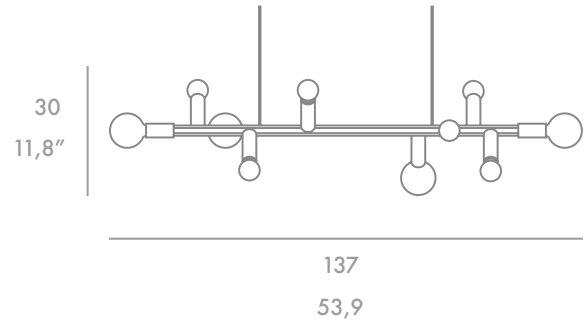

PARTY

ARNAU REYNA

REF 60086

MATERIAL
Brass

MATERIAL
Latón

LED (INCLUDED)
E27 7W x 10 units

Warm light
Luz cálida

PARTY

ARNAU REYNA

REF 60087

MATERIAL
Brass

MATERIAL
Latón

LED (INCLUDED)
E27 7W x 10 units

Warm light
Luz cálida

PARTY

ARNAU REYNA

REF 60081

MATERIAL
Brass

MATERIAL
Latón

LED (INCLUDED)
E27 7W x 7 units

Warm light
Luz cálida