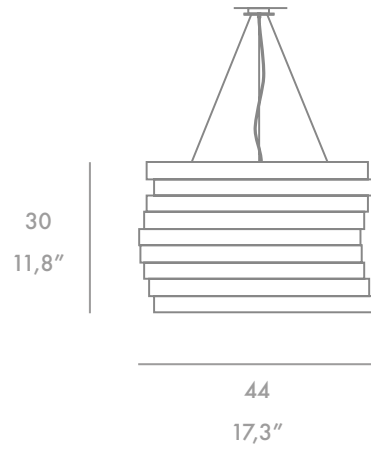

HANGING LAMPS COLGANTES

BOOMERANG

LUIS ESLAVA

REF 60052

MATERIAL
Coated steel sheets and glass

MATERIAL
Plancha de acero lacado

LED
E27 GLOBUS 13W 270° x 1 unit

LAQUERED