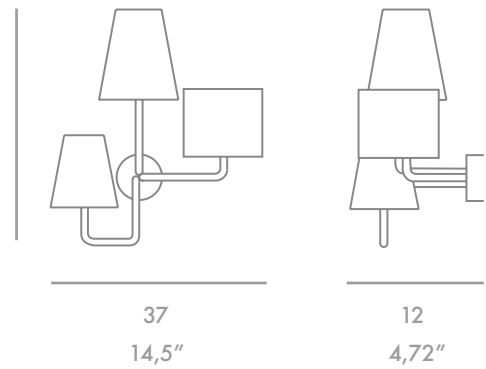

REF 63021

MATERIAL
Steel and textile shades

MATERIAL
Acero y pantallas textiles

43
16,9"