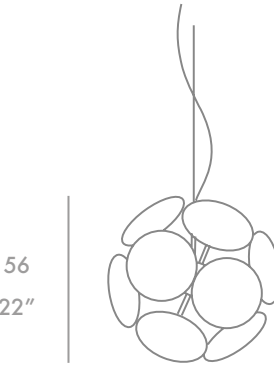

mini BLOW

CLAUDIO ZAPONNE
& GIORGIO PALERMO

REF 60025

MATERIAL
Pyrex diffusers and steel structure.

MATERIAL
Difusor de pyrex y estructura de acero.

LED
G9 4W 360° x 13 units