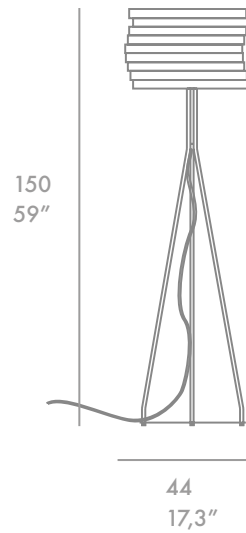

FLOOR LAMPS LAMPARAS DE PIE

BOOMERANG

LUIS ESLAVA

REF 62023

MATERIAL
Coated steel sheets

MATERIAL
Plancha de acero lacado

LED
E27 GLOBUS 13W 270° x 1unit