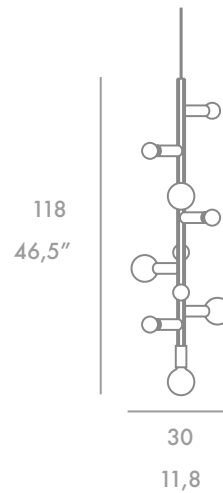

PARTY

ARNAU REYNA

REF 60086

MATERIAL
Brass

MATERIAL
Latón

LED (INCLUDED)
E27 7W x 10 units

Warm light
Luz cálida

PARTY

ARNAU REYNA

REF 60087

MATERIAL
Brass

MATERIAL
Latón

LED (INCLUDED)
E27 7W x 10 units

Warm light
Luz cálida

PARTY

ARNAU REYNA

REF 60081

MATERIAL
Brass

MATERIAL
Latón

LED (INCLUDED)
E27 7W x 7 units

Warm light
Luz cálida