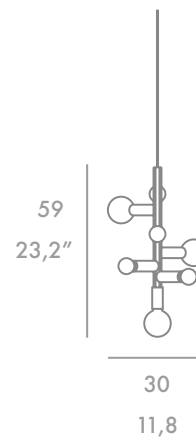

Warm light
Luz cálida