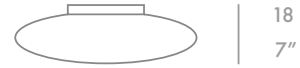

CEILING LAMPS PLAFONES

BLOW

CLAUDIO ZAPONNE
& GIORGIO PALERMO

REF 64012

MATERIAL
Rotational moulded polymer diffusers and steel structure.

MATERIAL
Difusor de polimero por rotomoldeo y estructura de acero

LED
E27 7W 360° x 2 units

LAQUERED

METALLICS

50
19,7"

mini BLOW

CLAUDIO ZAPONNE
& GIORGIO PALERMO

REF 63019

MATERIAL
Pyrex diffusers and brass structure.

MATERIAL
Difusor de pyrex y estructura de latón

LED
G9 4W 360° x 1unit

LAQUERED

METALLICS

19
7,5"

RAINING DAY

MERMELADA ESTUDIO

REF 64019 - 64020 - 64021

MATERIAL
Steel and lycra

MATERIAL
Acero y lycra

LED
64019 - 7W 360° x 3 units
64020 - 7W 360° x 3 units
64021 - 7W 360° x 8 units

TEXTILES